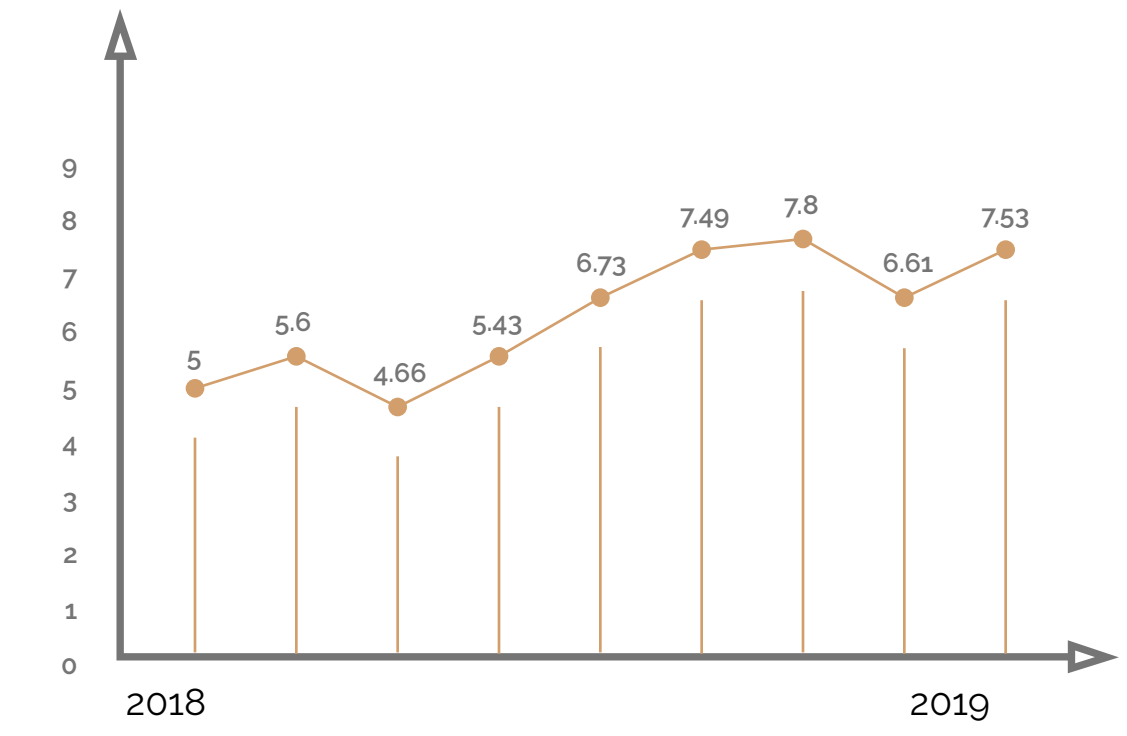

Ratings

BITTER LANDS (SEASON 1)

GULPERI (SEASON 1)