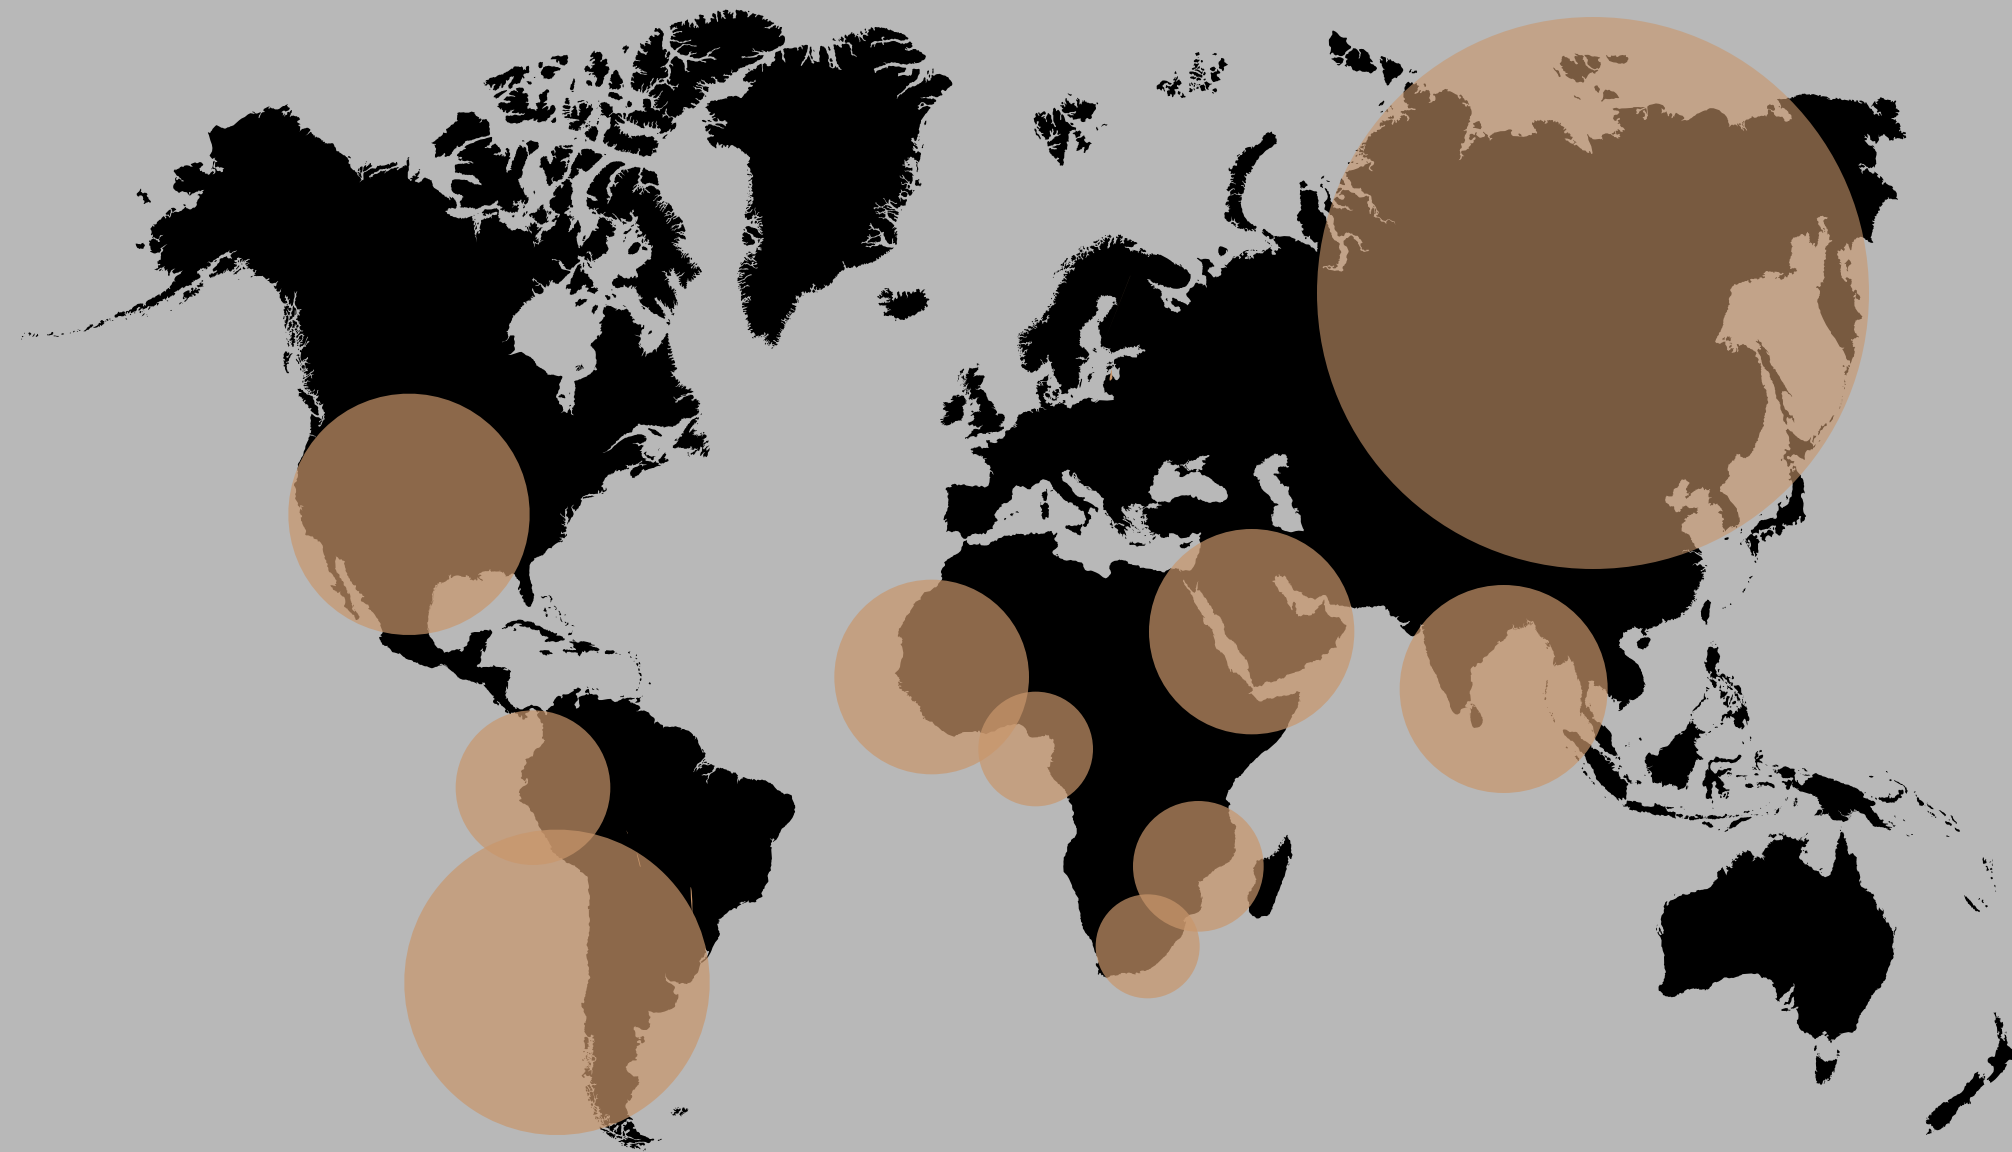

C O V E R A G E

MAGNIFICENT CENTURY

AFGHANISTAN	BULGARIA	GEORGIA	KAZAKHSTAN	MALAYSIA	PANAMA	SERBIA	UKRAINE
ALBANIA	CHILE	GREECE	KENYA	MEXICO	PARAGUAY	SLOVAKIA	URUGUAY
ALGERIA	CHINA	GUATEMALA	KOSOVO	MOLDOVA	PERU	SLOVENIA	UNITED ARAB EMIRATES
ARGENTINA	COLOMBIA	HONDURAS	KOREA	MONGOLIA	POLAND	SOMALIA	UNITED STATES OF AMERICA
AZERBAIJAN	COSTA RICA	HUNGARY	KUWAIT	MONTENEGRO	PUERTO RICO	SOUTH AFRICA	UZBEKISTAN
ANGOLA	CROATIA	INDONESIA	KYRGYZSTAN	MOROCCO	QATAR	SPAIN	VIETNAM
BAHRAIN	CZECH REPUBLIC	IRAN	LATVIA	MOZAMBIQUE	REPUBLICA	SUDAN	YEMEN
BANGLADESH	DJIBOUTI	IRAQ	LEBANON	MAURITANIA	DOMINICANA	SYRIA	
BOLIVIA	ECUADOR	ISRAEL	LIBYA	NICARAGUA	ROMANIA	TANZANIA	
BOSNIA & HERZEGOVIA	EGYPT	ITALY	LITHUANIA	OMAN	RUSSIA	THAILAND	
BURUNDI	EL SALVADOR	JAPAN	MACEDONIA	PAKISTAN	RWANDA	TUNUSIA	
	ESTONIA	JORDAN	MALAWI	PALESTINE	SAUDI ARABIA	UGANDA